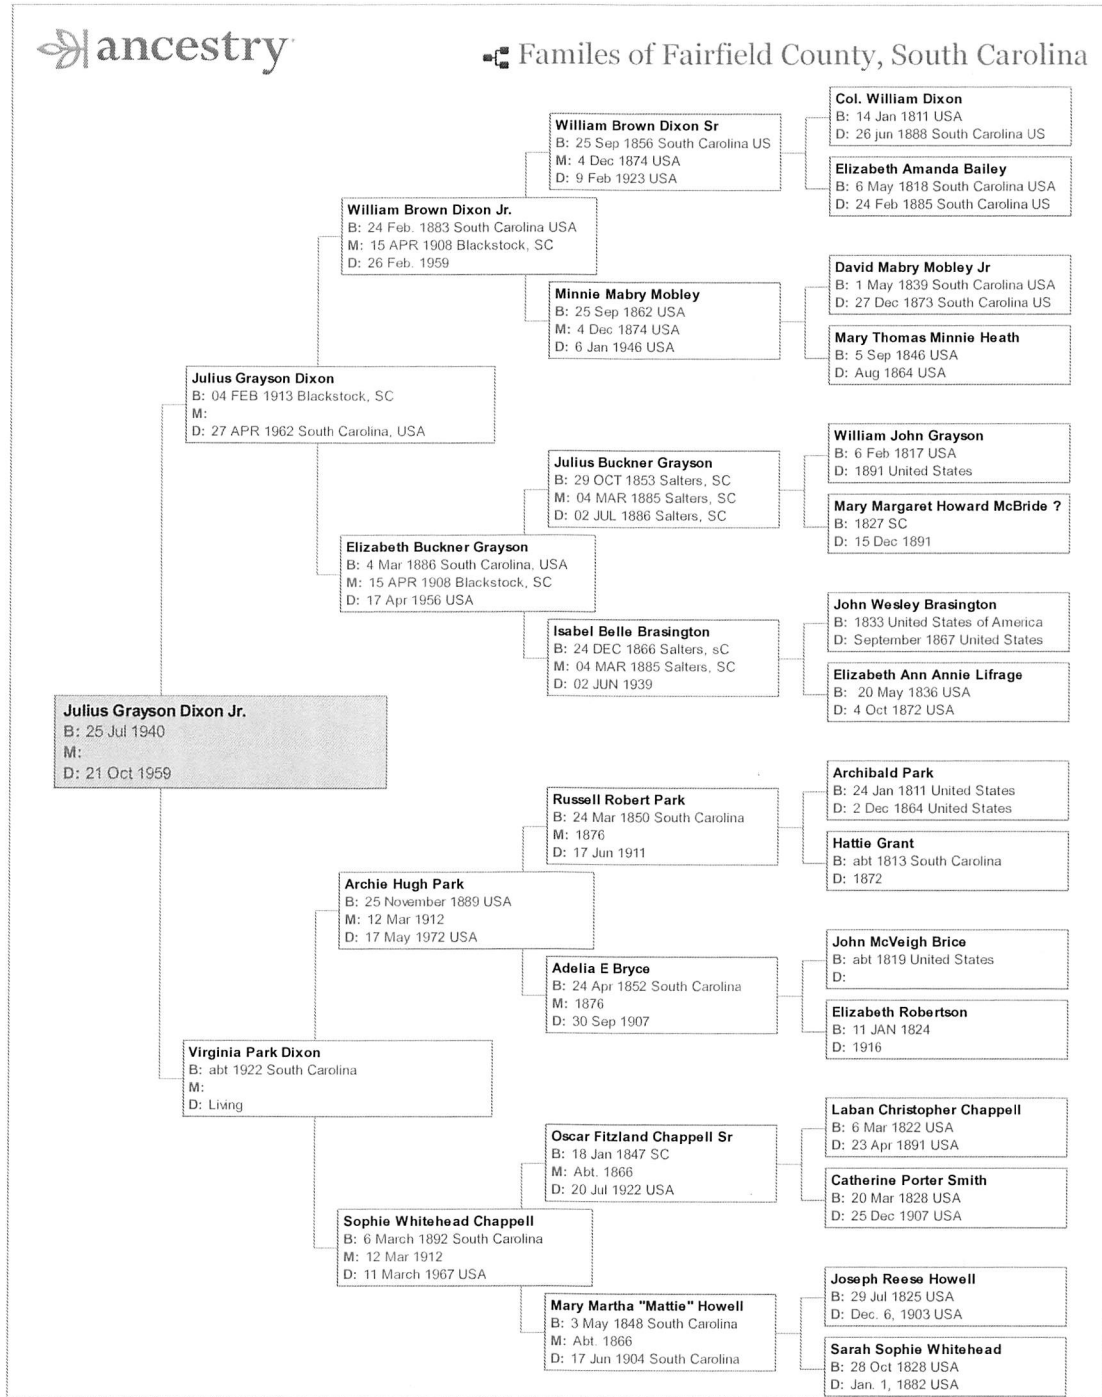

from Families of Fairfield County, South Carolina

Families of Fairfield County, South Carolina

JESSE ELIZABETH FRAZIER  
11/15/1782 - 7/1884  
FAIR CO. S. I.  
PERRY CO., ALA