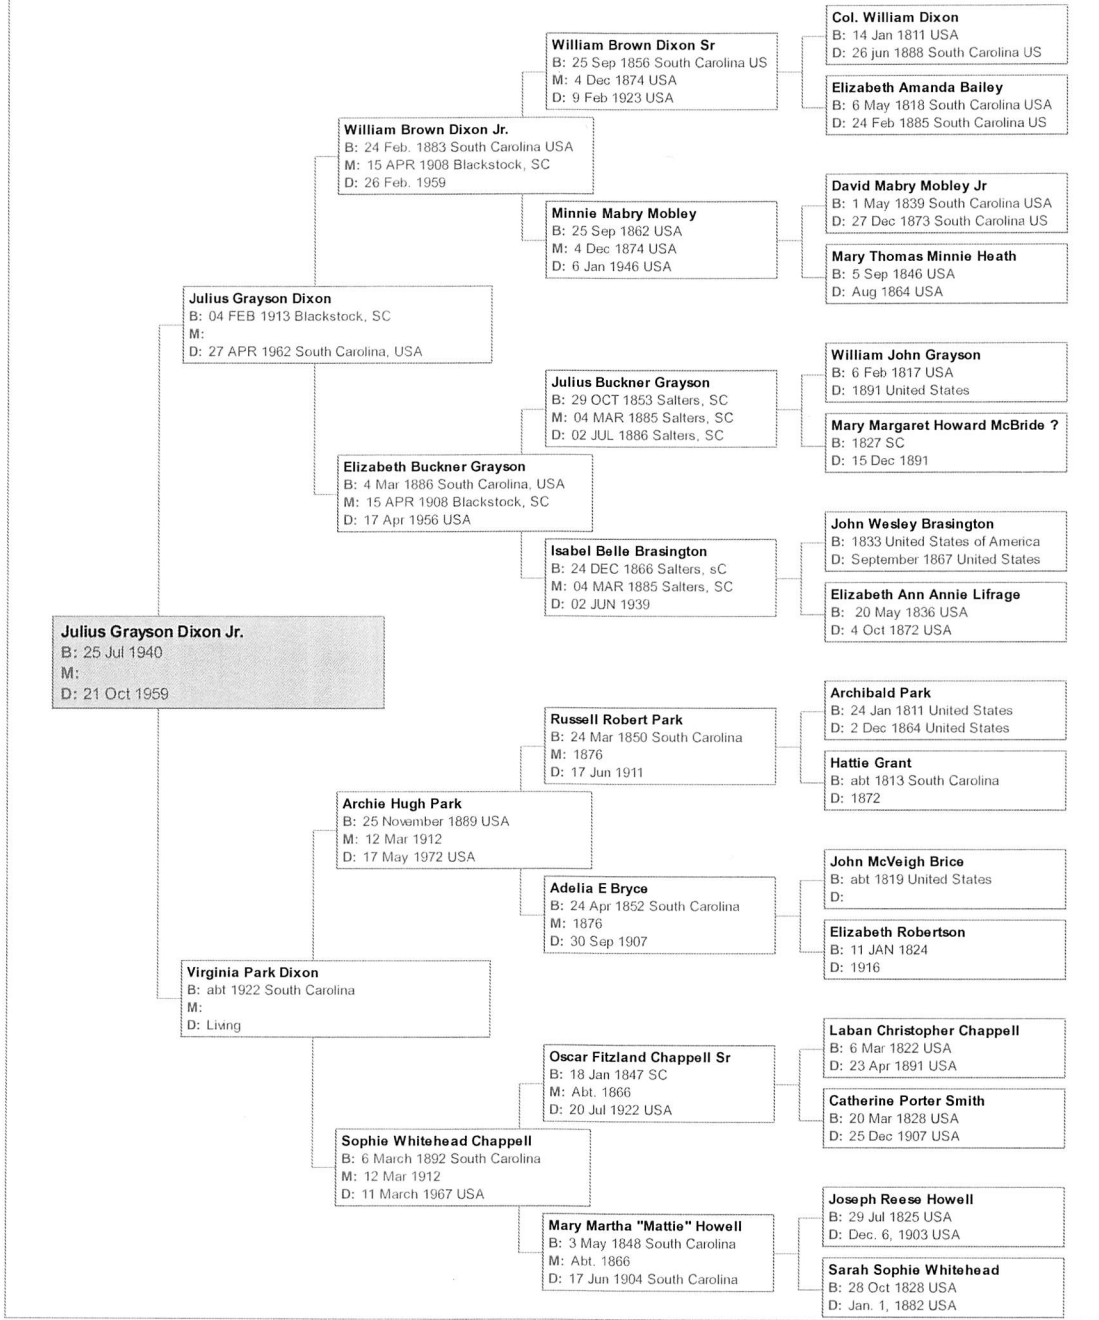

from Families of Fairfield County, South Carolina

Families of Fairfield County, South Carolina

JESSE ELIZABETH FRAZIER  
11/15/1782 - 7/1884  
FAIR CO. S. I.  
PERRY CO., ALA